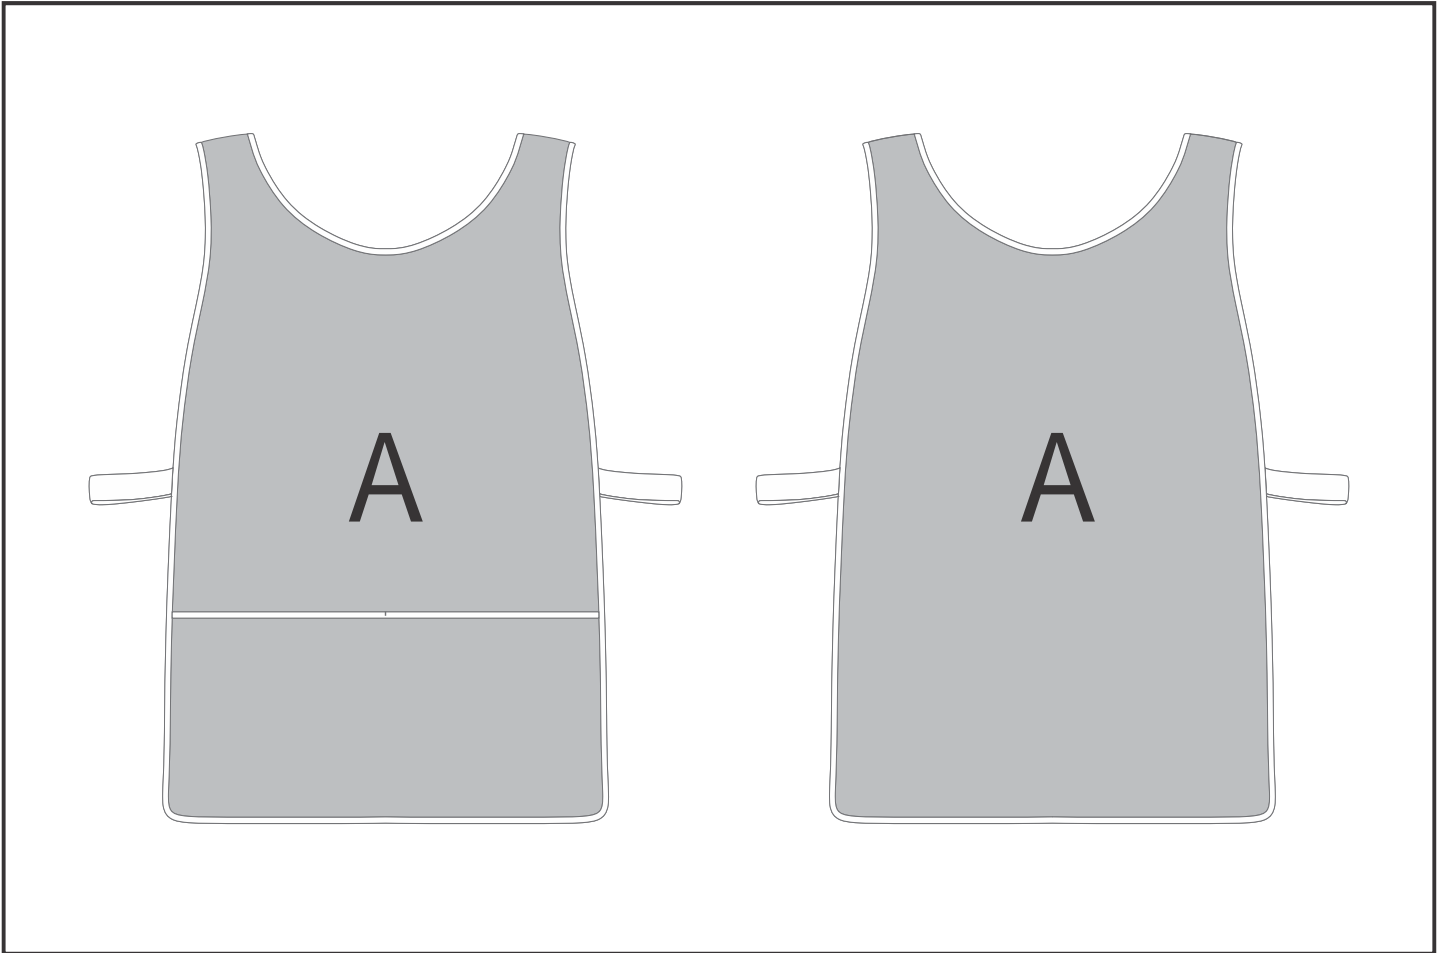

SA-HP-2-G

Hoppla League Caddy Bib

Need to know:

- Includes 1-Position Sublimation (setup fees apply)
- Please Note: We cannot guarantee 100% logo Alignment on all Brandable Panels.

Branding Options:

Position	Branding Method (Branding Code)	No. of Colours	Dimension
A	Custom Sublimation A (CPSUB-A)	Full Colour	530mm wide x 1738mm high